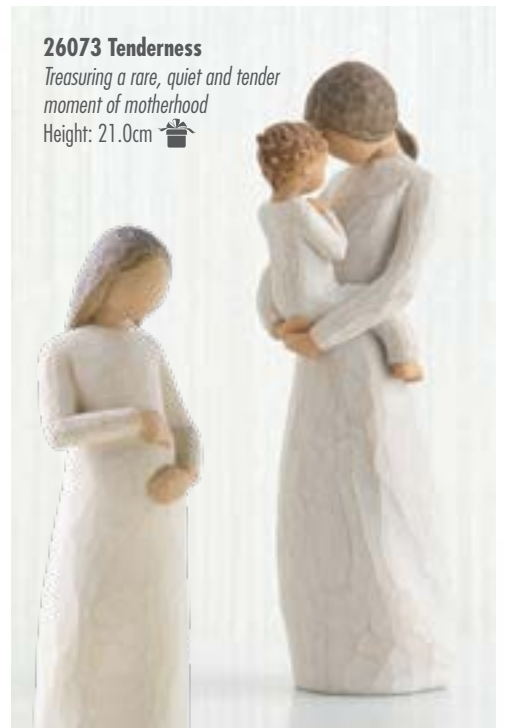

26073 Tenderness
*Treasuring a rare, quiet and tender
moment of motherhood*
Height: 21.0cm 🎁

26082 Cherish
Awaiting a miracle
Height: 21.0cm 🎁